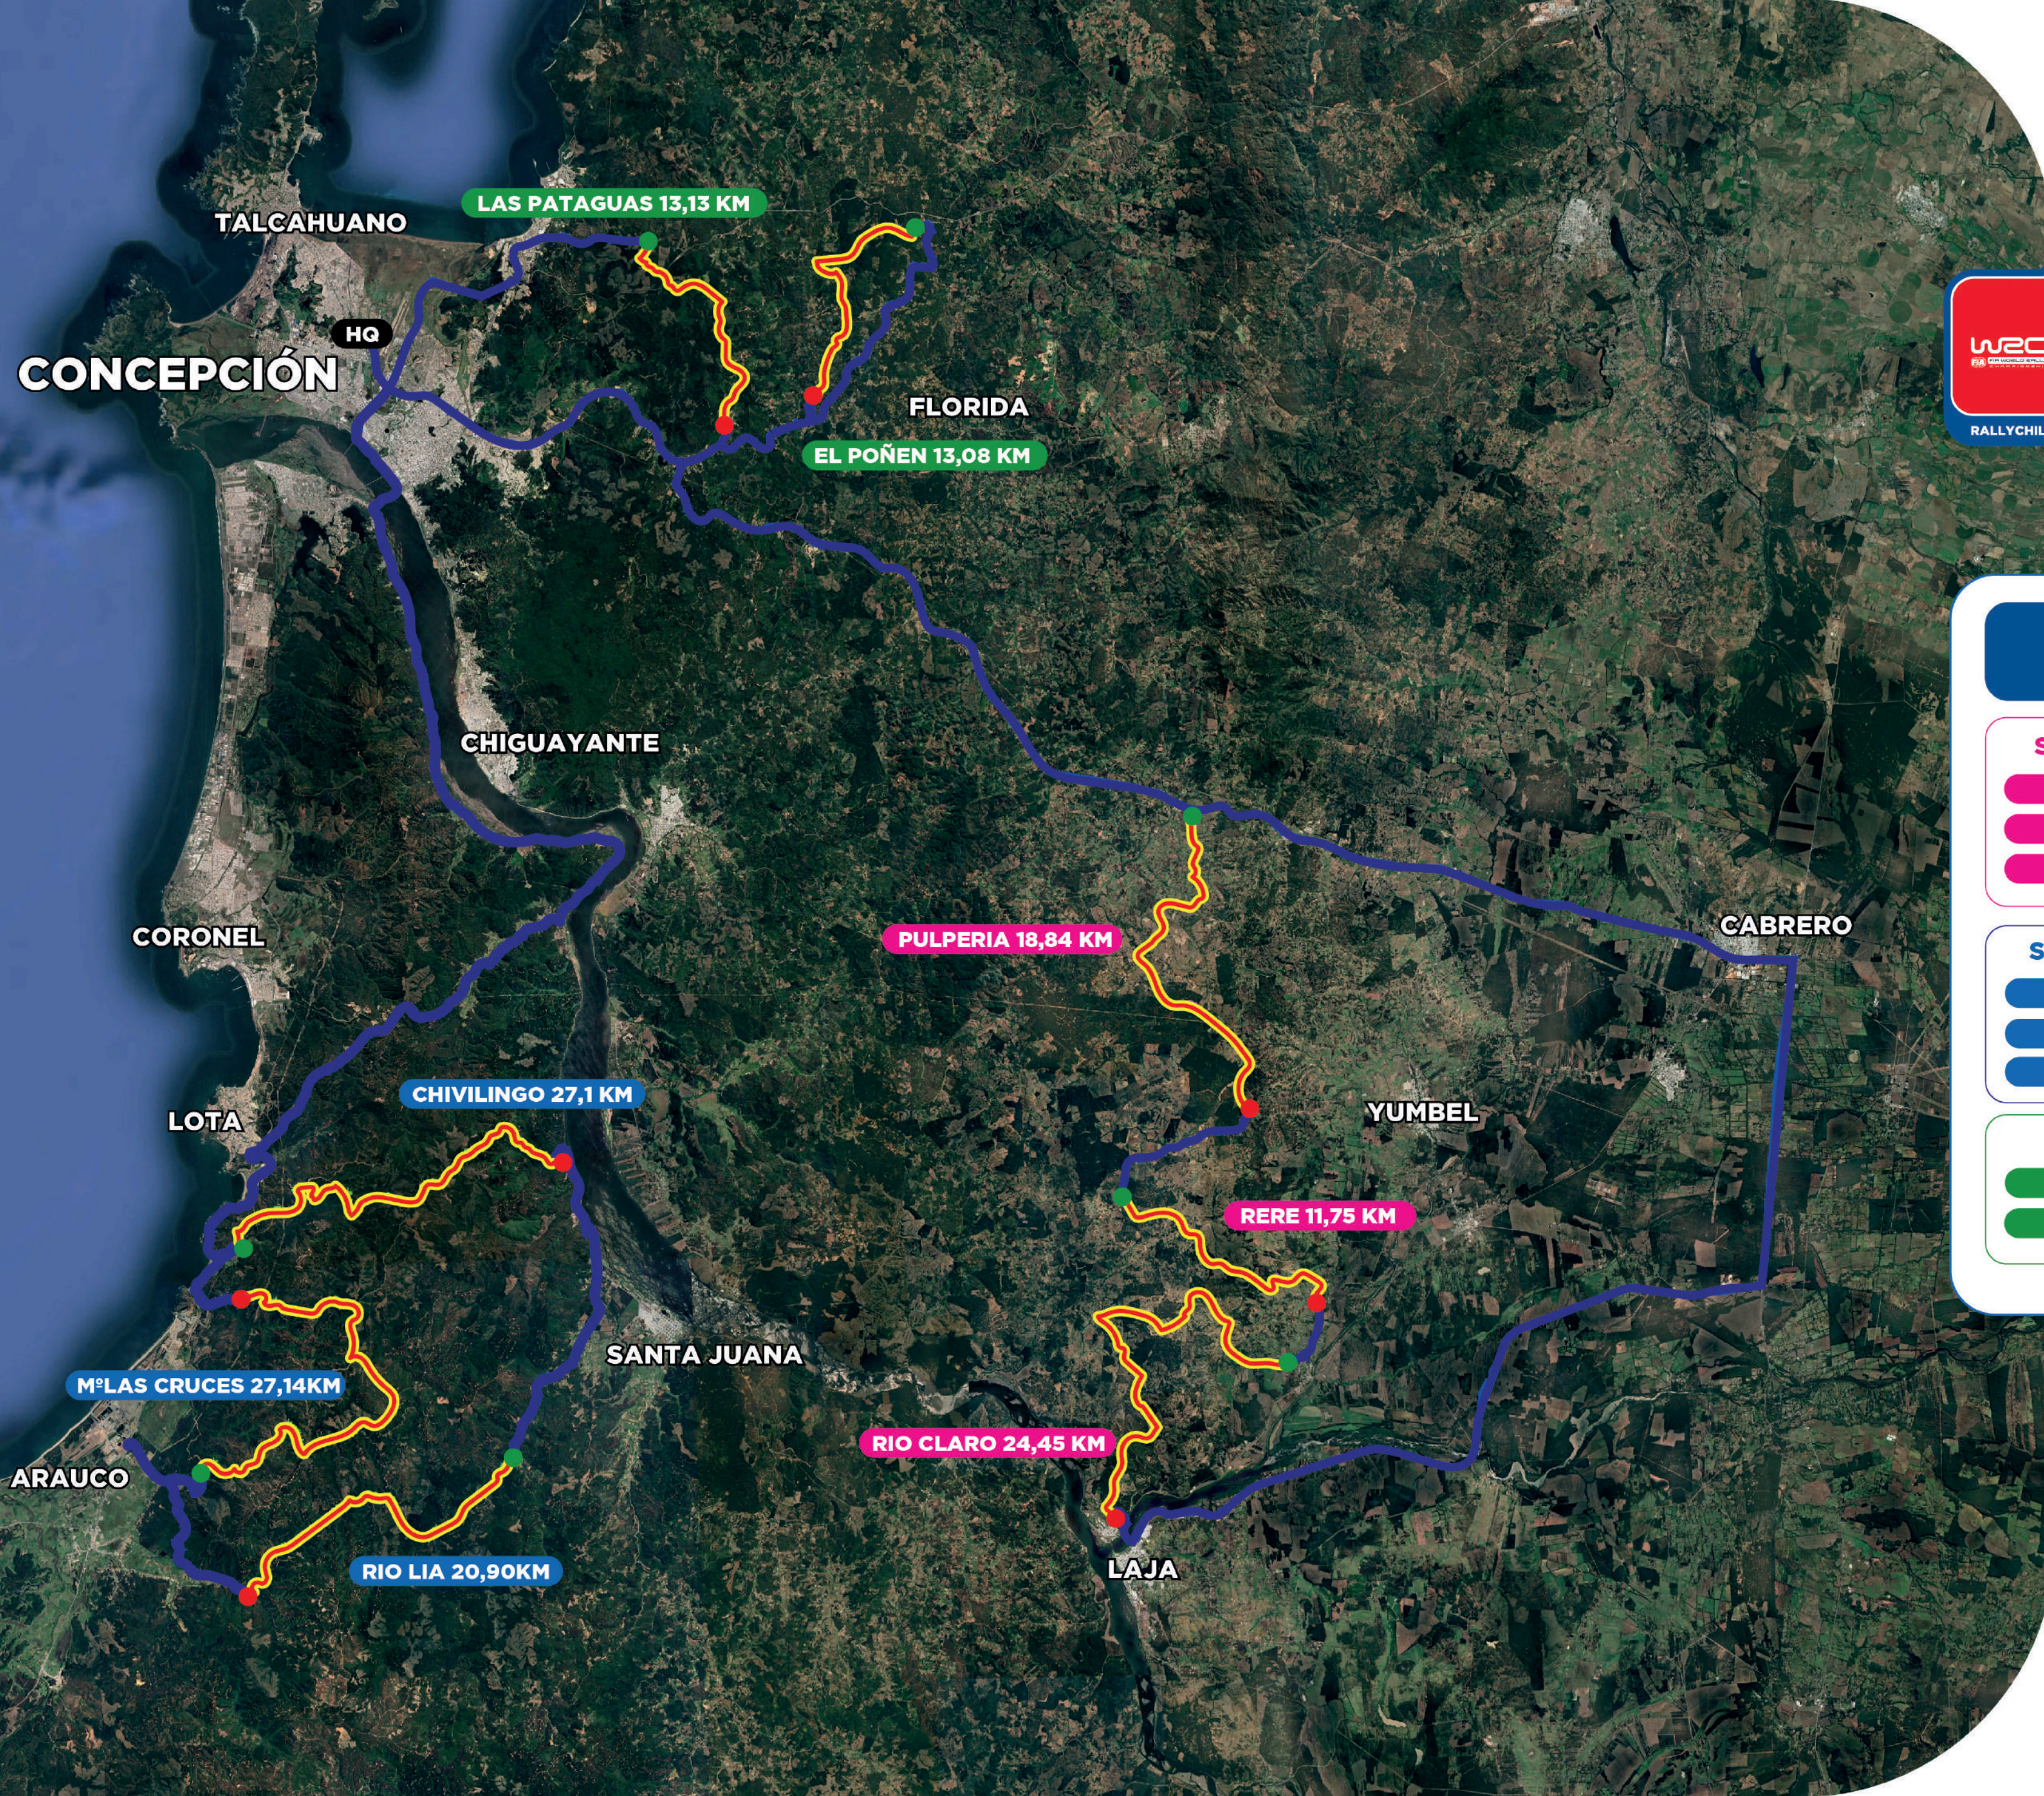

WRC
FIA WORLD RALLY CHAMPIONSHIP

RALLYCHILE BIOBÍO

28 SEPT - 1 OCT 2023

RALLYCHILEBIOBIO.COM

VISITA BIOBIO
biobioestuyo.cl

FIA

GENERAL MAP

SEPTEMBER 29TH, 2023

PULPERIA 18,84 KM

RERE 11,75 KM

RIO CLARO 24,45 KM

SEPTEMBER 30TH, 2023

CHIVILINGO 27,10 KM

RIO LIA 20,90KM

M°LAS CRUCES 27,14KM

OCTOBER 1ST, 2023

LAS PATAGUAS 13,13 KM

EL POÑEN 13,08 KM