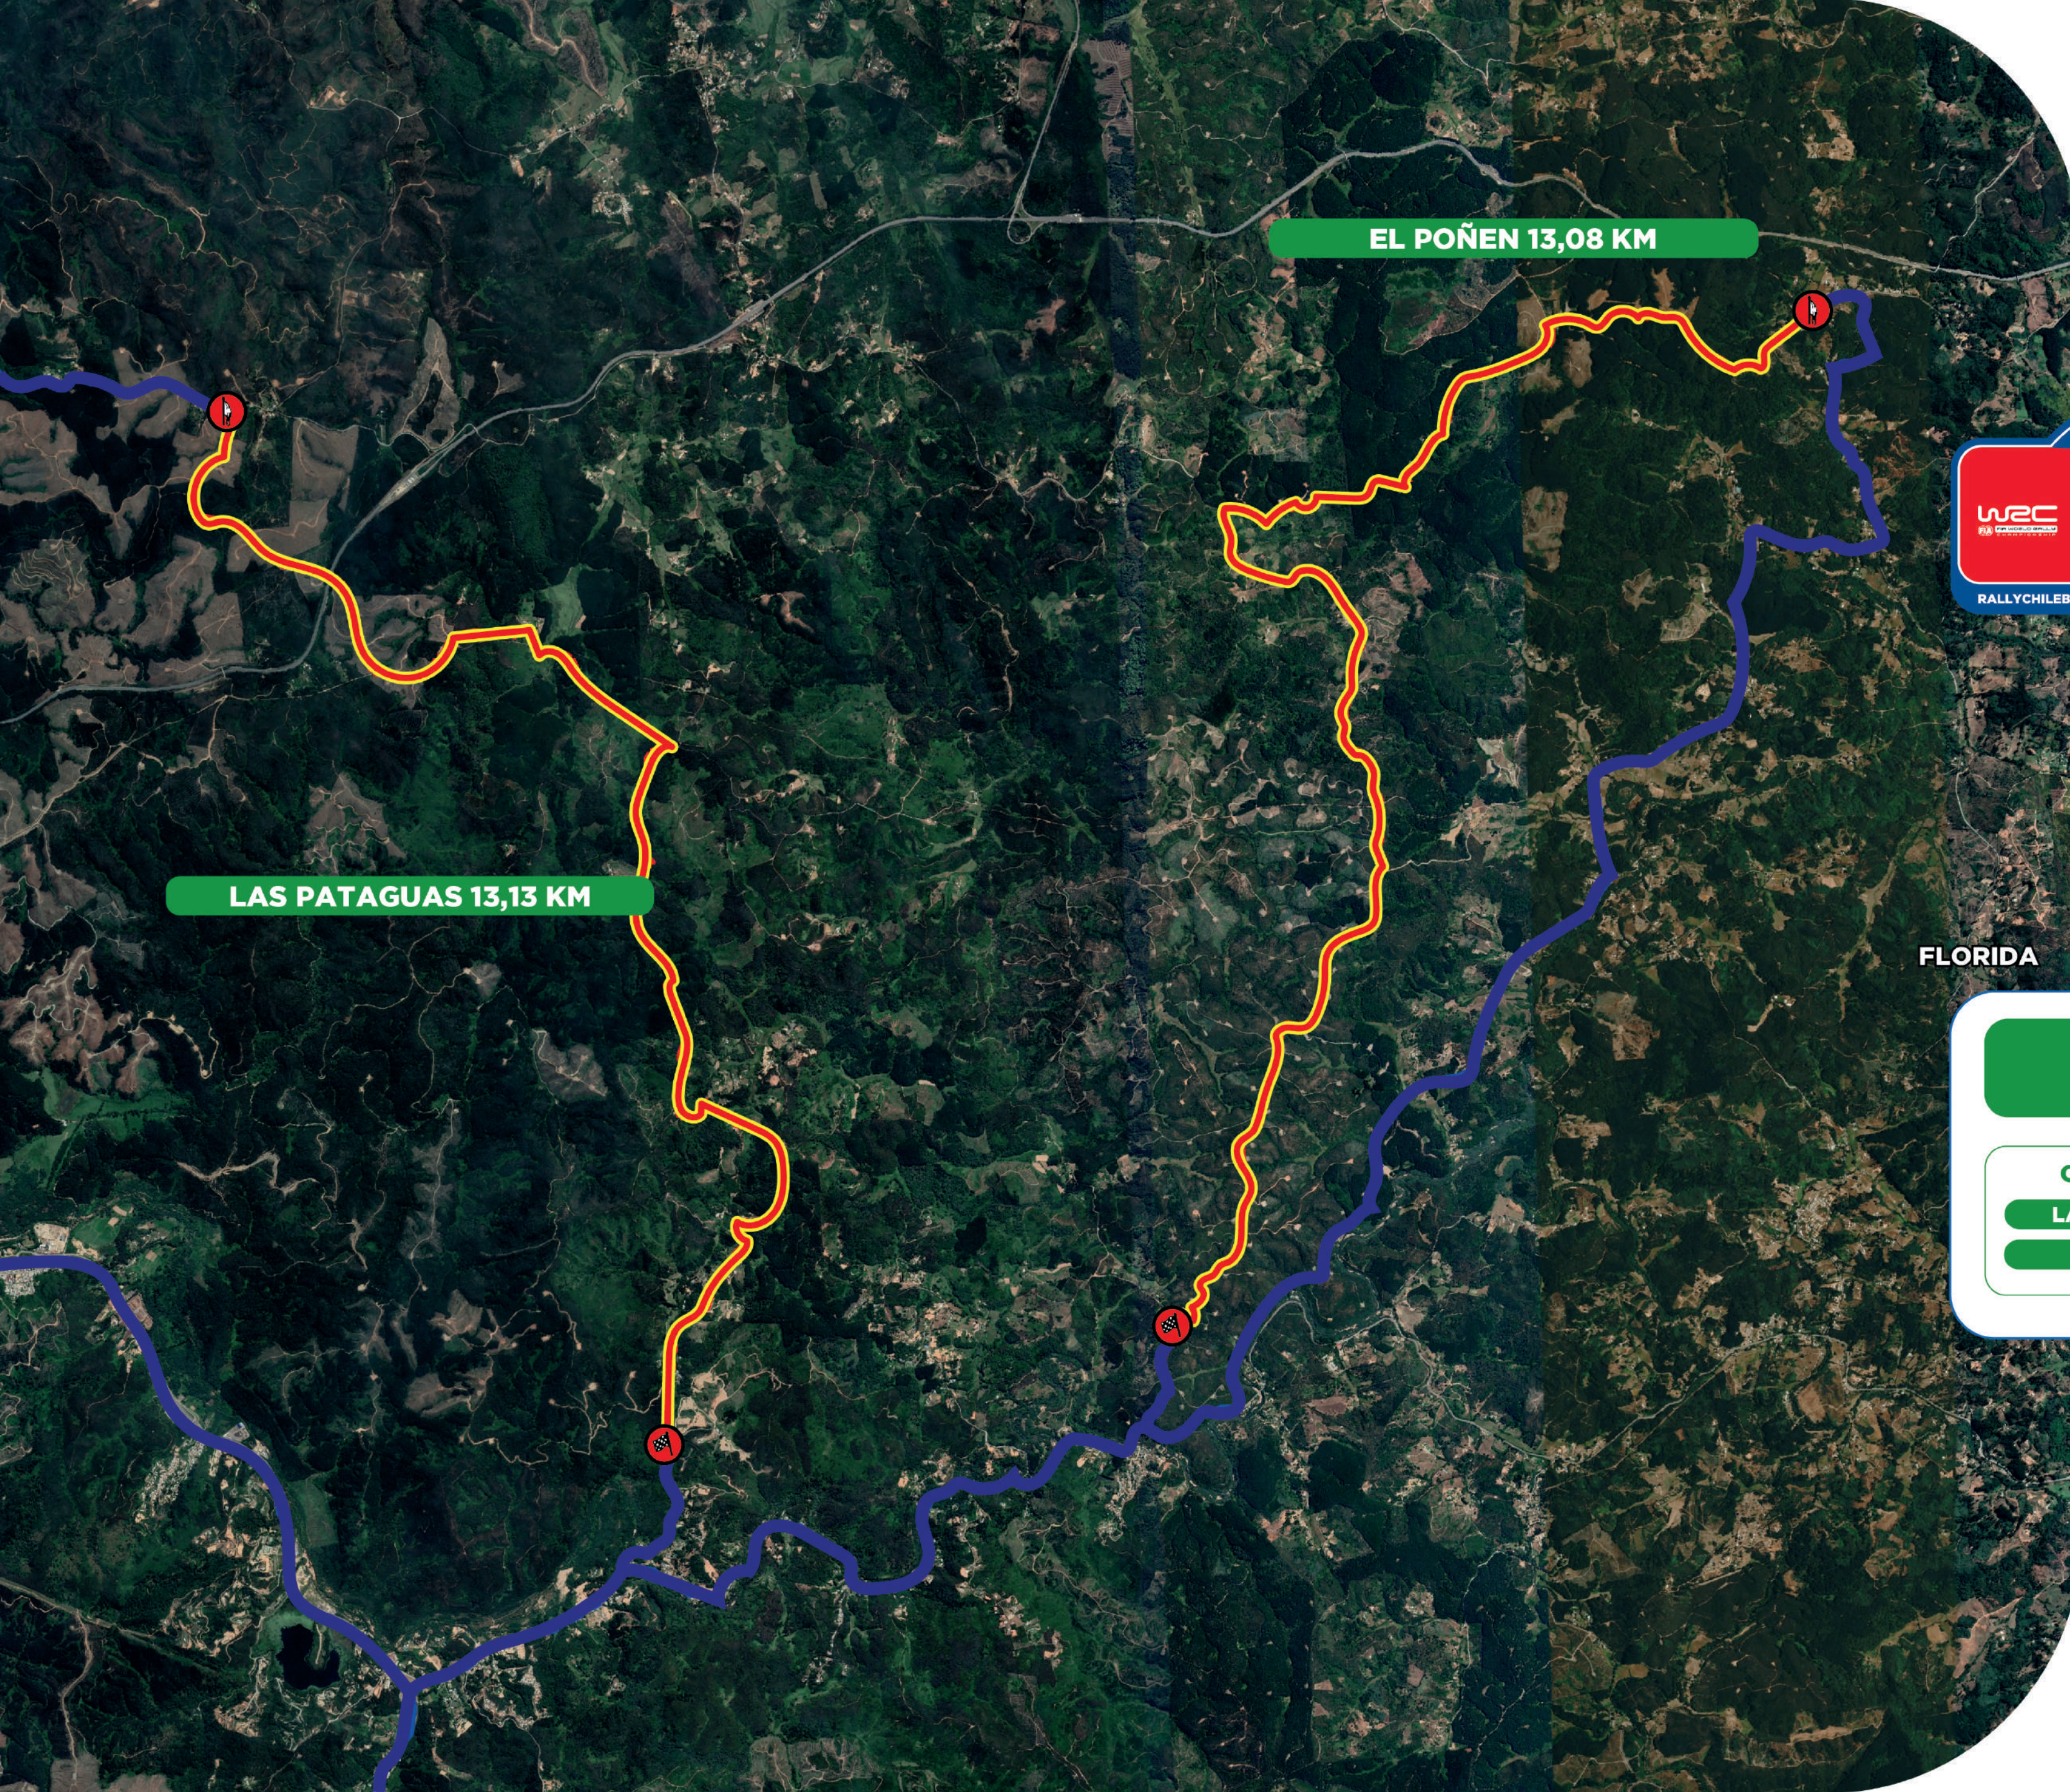

RALLY CHILE BIOBÍO

ITINERARY AND MAPS RALLY CHILE BIOBÍO 2023

RALLYCHILEBIOBIO.COM

ITINERARY

THURSDAY, SEPTEMBER 28 TO SUNDAY, OCTOBER 1

RALLYCHILEBIOBIO.COM

SHAKEDOWN		Thursday, 28 September 2023					
TC	Location	SS dist.	Liaison dist.	Total dist.	Target time	1st car due	
RZ	Refuel						
0	Distance to next Refuel						
TCSD	San Pedro de la Paz		28,14	28,14		07:56	
SD	Shakedown Bio Bio	8,82			00:05	08:01	
			25,39	34,21			
TCCS	Ceremonial Start, Los Angeles					19:00	
					<i>Sunrise</i>	<i>Sunset</i>	
					07:32	19:53	
v.0.4	11.04.2023						

VISITA BIOBIO
biobioestuyo.cl

FIA

GENERAL MAP

SEPTEMBER 29TH, 2023

PULPERIA 18,84 KM

RERE 11,75 KM

RIO CLARO 24,45 KM

SEPTEMBER 30TH, 2023

PULPERIA 18,84 KM

RERE 11,75 KM

RIO CLARO 24,45 KM

RALLYCHILE BIOBÍO
28 SEPT - 1 OCT 2023
RALLYCHILEBIOBIO.COM

DAY 2

SEPTEMBER 30TH, 2023

- CHIVILINGO 27,10 KM
- RIO LIA 20,90KM
- M°LAS CRUCES 27,14KM

DAY 3

OCTOBER 1ST, 2023

LAS PATAGUAS 13,13 KM

EL POÑEN 13,08 KM