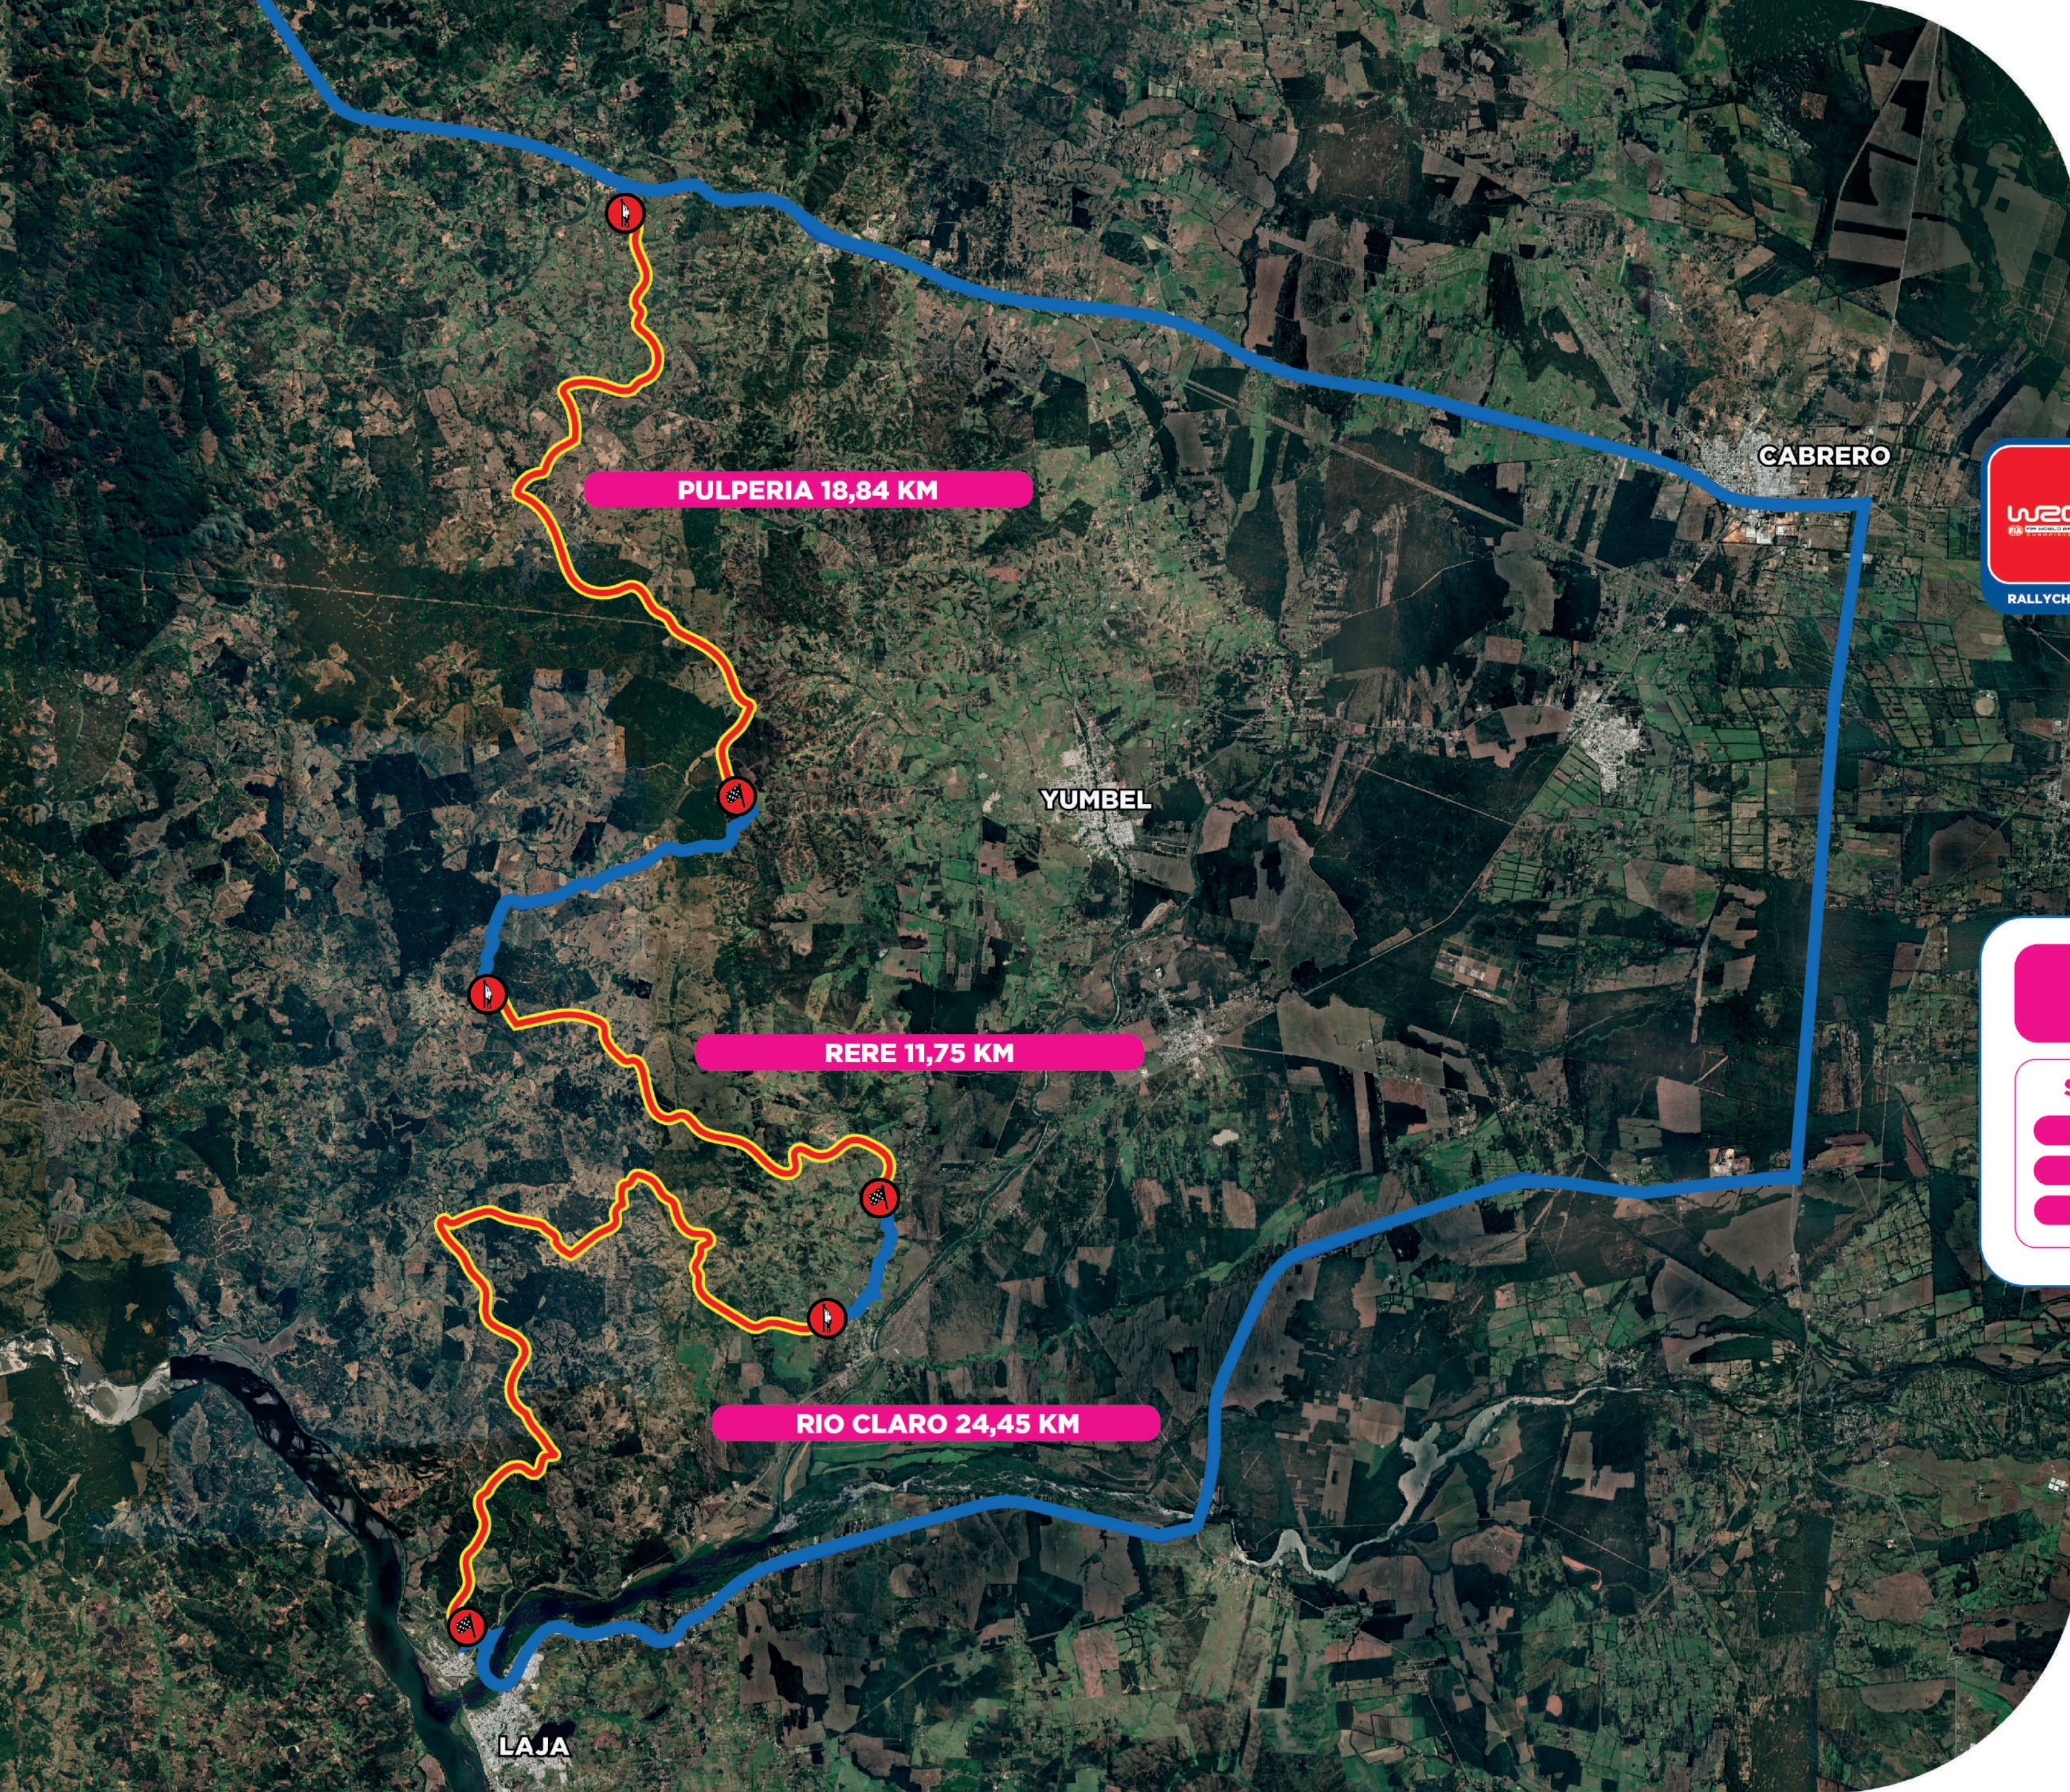

RALLY CHILE BIOBÍO

ITINERARY AND MAPS RALLY CHILE BIOBÍO 2023

RALLYCHILEBIOBIO.COM

ITINERARY

THURSDAY, SEPTEMBER 28 TO SUNDAY, OCTOBER 1

RALLYCHILEBIOBIO.COM

SHAKEDOWN		Thursday, 28 September 2023					
TC	Location	SS dist.	Liaison dist.	Total dist.	Target time	1st car due	
RZ	Refuel						
0	Distance to next Refuel						
TCSD	San Pedro de la Paz		28,14	28,14		07:56	
SD	Shakedown Bio Bio	8,82			00:05	08:01	
			25,39	34,21			
TCCS	Ceremonial Start, Los Angeles					19:00	
					<i>Sunrise</i>	<i>Sunset</i>	
					07:32	19:53	
v.0.4	11.04.2023						

VISITA BIOBIO
biobioestuyo.cl

FIA

GENERAL MAP

SEPTEMBER 29TH, 2023

PULPERIA 18,84 KM

RERE 11,75 KM

RIO CLARO 24,45 KM

SEPTEMBER 30TH, 2023

CHIVILINGO 27,10 KM

RIO LIA 20,90KM

M°LAS CRUCES 27,14KM

OCTOBER 1ST, 2023

LAS PATAGUAS 13,13 KM

EL POÑEN 13,08 KM

DAY 1

SEPTEMBER 29TH, 2023

OCTOBER 1ST, 2023

LAS PATAGUAS 13,13 KM

EL POÑEN 13,08 KM