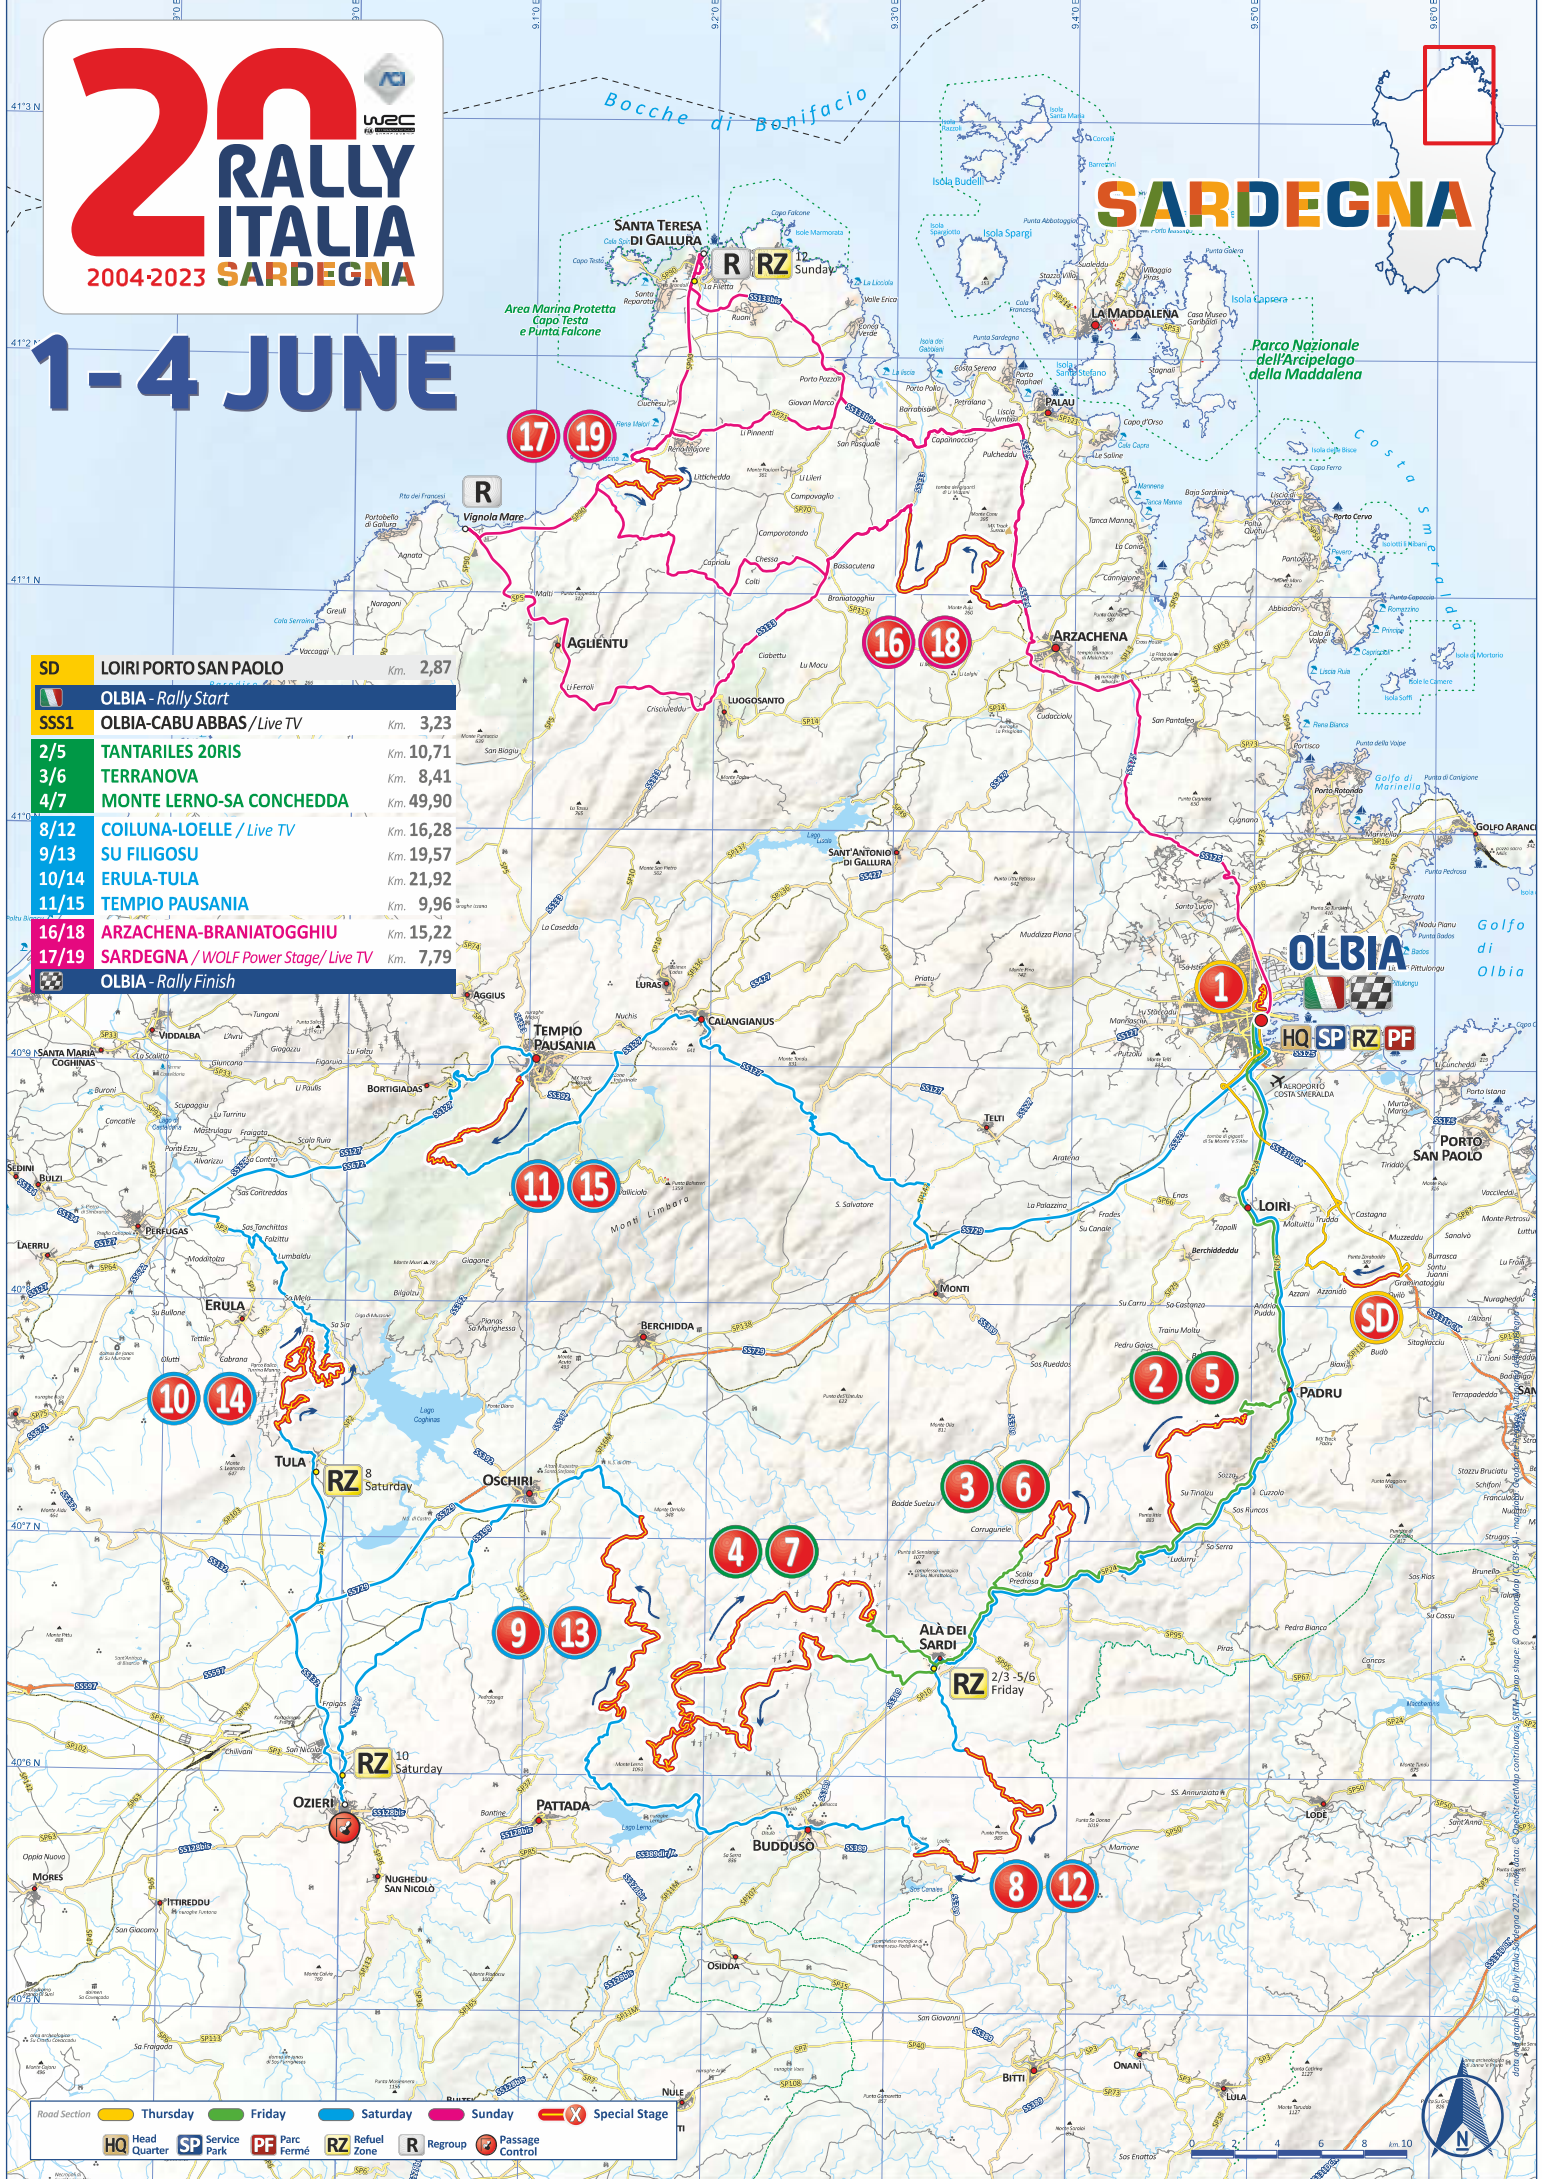

20th RALLY ITALIA SARDEGNA

2004-2023

1-4 JUNE

SARDEGNA

SD	LOIRI PORTO SAN PAOLO	Km. 2,87
	OLBIA - Rally Start	
SSS1	OLBIA-CABU ABBAS / Live TV	Km. 3,23
2/5	TANTARILES 20RIS	Km. 10,71
3/6	TERRANOVA	Km. 8,41
4/7	MONTE LERNO-SA CONCHEDDA	Km. 49,90
8/12	COILUNA-LOELLE / Live TV	Km. 16,28
9/13	SU FILIGOSU	Km. 19,57
10/14	ERULA-TULA	Km. 21,92
11/15	TEMPIO PAUSANIA	Km. 9,96
16/18	ARZACHENA-BRANIATOGGHIU	Km. 15,22
17/19	SARDEGNA / WOLF Power Stage / Live TV	Km. 7,79
	OLBIA - Rally Finish	

■ Road Section ■ Thursday ■ Friday ■ Saturday ■ Sunday ✗ Special Stage
HQ Head Quarter SP Service Park PF Parc Fermé RZ Refuel Zone R Regroup P Passage Control